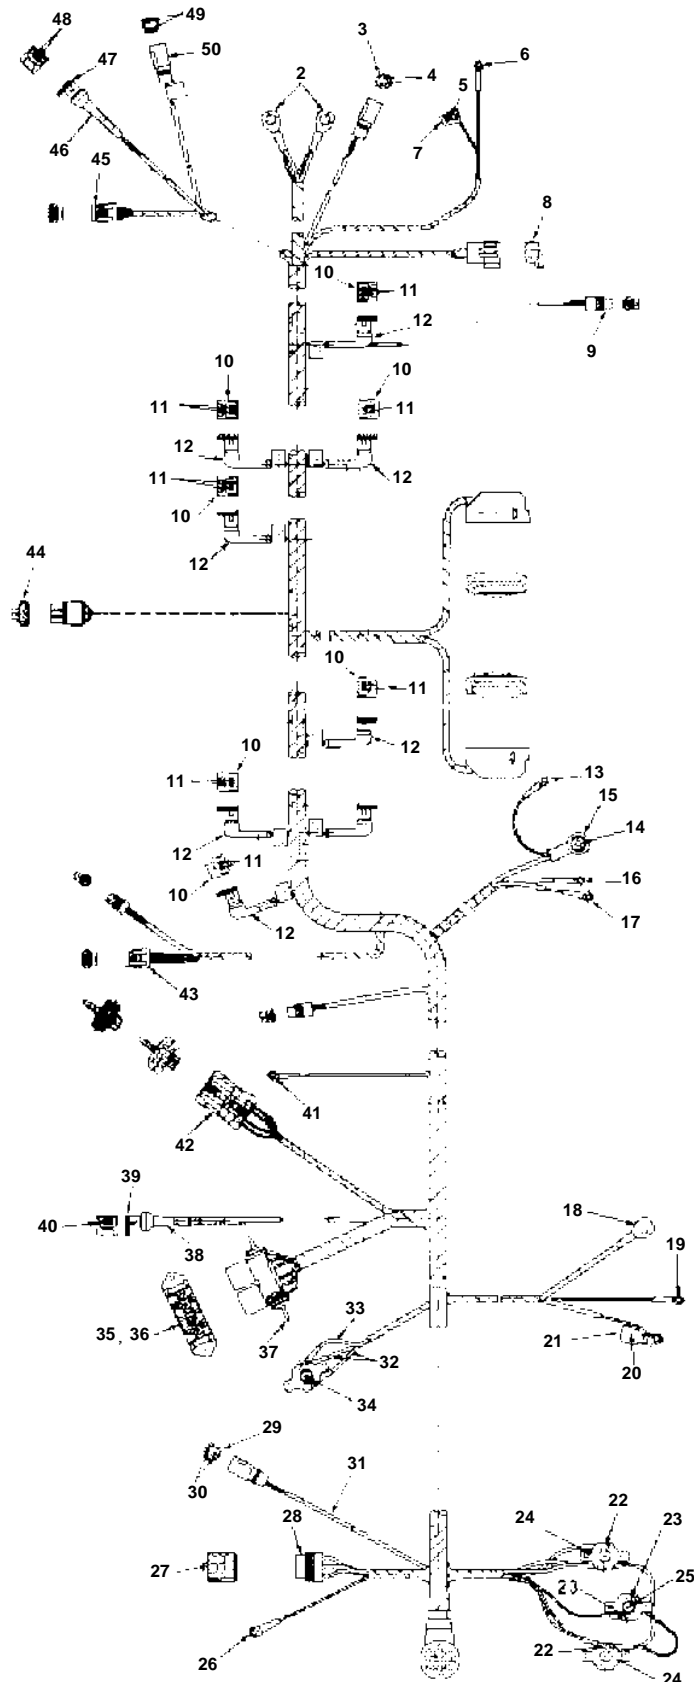

ENGINE WIRE HARNESS, GSi / DPX

1

GR71944

ENGINE WIRE HARNESS, GSi / DPX

REF	PART NO.	QTY	DESCRIPTION	NOTES
1	3858300	1	Wiring harness	
2	3852527	2	Cable terminal	Black
3	3853565	1	Connector, 2 pin trim sender	
4	3852229	2	Cable terminal, Oil pressure switch	
5	3852084	1	Cable terminal, Oil pressure transmitter	
6	3852233	1	Cable terminal, Oil pressure switch	
7	3853320	1	Cover, Oil pressure switch	
8	3854244	1	Cable, Ignition coil	
9	3857142	1	Connector, MAT sensor	
10	3855021	8	Housing, Injector cylinder	
11	3853679	12	Cable terminal, Injector cylinder	
12	3853711	8	Cable sleeve, Injector cylinder	
13	3852233	1	Cable terminal, Alternator sense	
14	3852038	1	Cable terminal, Alternator output	
15	3852130	1	Rubber cap, Alternator output	
16	3852245	1	Cable terminal, Alternator ground	
17	3852235	1	Cable terminal, Alternator excite	
18	3852527	1	Cable terminal, Starter solenoid	
19	3852235	1	Cable terminal, Starter solenoid to starter terminal	
20	3857189	1	Seal, Knock sensor	
21	3853480	1	Terminal casing, Knock sensor	
22	3852245	5	Cable terminal	
23	3852235	2	Cable terminal	
24	3854164	2	Fuse, 50 amp	
25	3854162	1	Breaker, 12.5 amp	
26	3853480	1	Terminal casing, Electrical bracket ground	
27	3852254	4	Cable terminal, Starter relay	
28	3854192	1	Connector, Starter relay	
29	3853565	1	Connector, 2 pin shift interrupt	
30	3852229	2	Cable terminal, Shift interrupt	
31	3852158	1	Lock strap	
32	3852235	2	Cable terminal	
33	3852233	1	Cable terminal	
34	3854163	1	Breaker, 20 amp	
35	3852246	4	Cable terminal, Fuel pump and ignition relay	
36	3852247	4	Cable terminal, Fuel pump and ignition relay	
37	3852210	1	Bracket, Fuel pump and ignition relay	
38	3853681	1	Cover, Low pressure fuel pump	
39	3855021	1	Housing, Low pressure fuel pump	
40	3853679	2	Cable terminal, Low pressure fuel pump	
41	3852233	1	Cable terminal, Water temperature transmitter	
42	3850025	1		
43	514106	1	Idle air control	
44	3857189	3	Seal, MAP sensor	
45	514106	1	Distributor	
46	3853681	1	Cover, High pressure fuel pump	
47	3855021	1	Housing, High pressure fuel pump	
48	3853679	2	Cable terminal, High pressure fuel pump	
49	3852229	2	Cable terminal	
50	3853565	1	Connector, 2 pin	
			NOTE	For information concerning the shift interrupter, please see Accessories Parts Catalog, P/N 7797471.